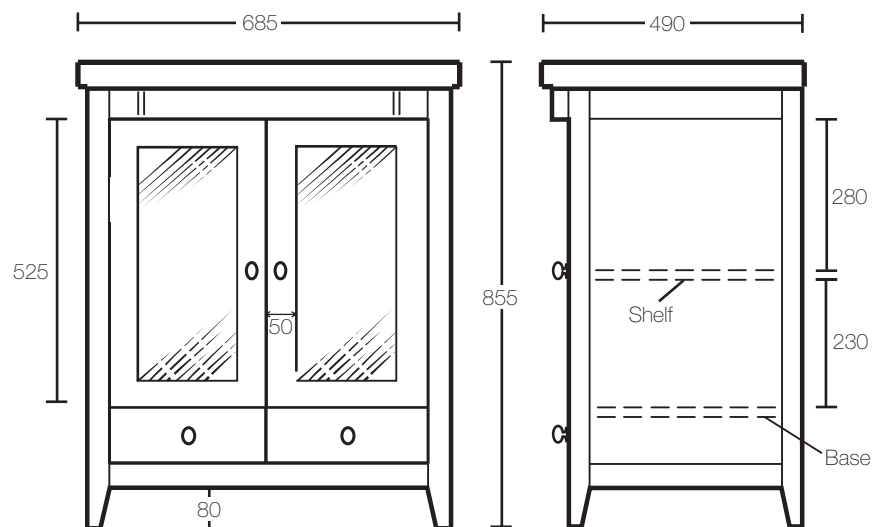

# venice

685mm x 485mm basin and unit

A comprehensive, timeless collection of high quality ceramic pieces, accessories and furniture manufactured in England. Highly versatile and equally suited to a loft apartment or Victorian Rectory this classically styled range brings great looks to any bathroom or cloakroom.

Dimensions	685mm(w) x 490mm(p) x 855mm(h)
Material	solid oak
Finish	moseley blue; other finishes available on request
Tap holes	1th, 2th, 3th

Bowl Depth to overflow 110mm

Internal Drawers =  
H75mm  
W 234mm  
D 252mm

Internal depth from inside the door to the back is 405