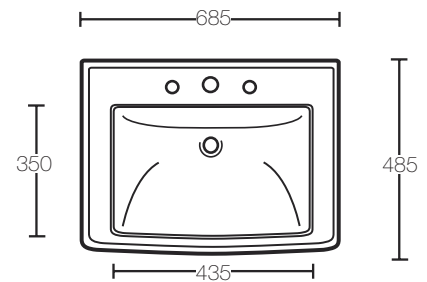

# venice

685mm x 485mm basin and unit

A comprehensive, timeless collection of high quality ceramic pieces, accessories and furniture manufactured in England. Highly versatile and equally suited to a loft apartment or Victorian Rectory this classically styled range brings great looks to any bathroom or cloakroom.

Dimensions	685mm(w) x 490mm(p) x 855mm(h)
Material	solid oak
Finish	moseley blue; other finishes available on request
Tap holes	1th, 2th, 3th

Bowl Depth to overflow 110mm

Internal Drawers =  
H75mm  
W 234mm  
D 252mm

Internal depth from inside the door to the back is 405